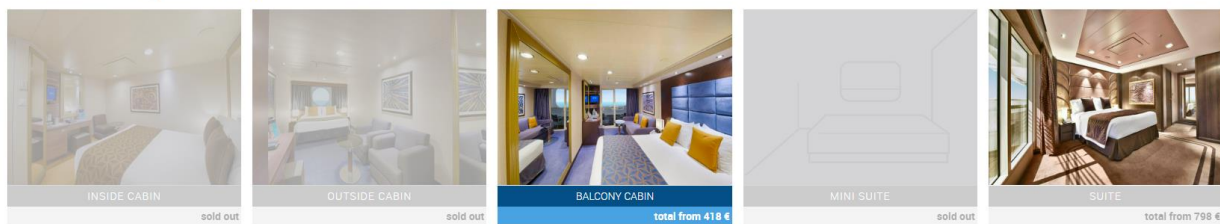

Please choose for your selection: cabin 1

TYPE	AVAILABILITY	ADULTS	CHILDREN	TOTAL	DETAILS
Category: BB - Guarantee Oceanview stateroom with balcony Bella	✓	2		418 €	SHOW
Category: BP - Deluxe Oceanview stateroom with balcony Fantastica (with partially restricted view)	✓	2		438 €	SHOW

CABIN DESCRIPTION

- ✓ Approx. 18-19 m²
- ✓ balcony
- ✓ Double bed (convertible into two single beds on request)
- ✓ Sitting area with sofa
- ✓ Air conditioning
- ✓ bathroom with shower or bathtub
- ✓ TV phone
- ✓ Wifi for a fee
- ✓ minibar
- ✓ Safe
- ✓ FANTASTICA Experience world :
- ✓ BELLA services
- ✓ Selection of elevated cabin types on different decks
- ✓ Priority when allocating table time for dinner (subject to availability)