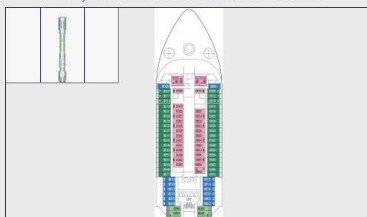

DECK PLAN

08 - Artemide Deck

- ☒ 8093
- ☐ 8094
- ☐ 8097
- ☐ 8098
- ☐ 8107
- ☐ 8111
- ☐ 8134
- ☐ 8138
- ☐ 8139
- ☐ 8143

[confirm cabin](#)

ANGLEŠKO	SLOVENSKI PREVOD
Cabin description	Opis kabine
Here you can see the location of the cabins On each deck	Tukaj si lahko ogledate lokacijo kabin na palubi.
Confirm cabin	Potrdi izbiro kabine

2 nights **13.** Mediterranean, western 3 days from Civitavecchia, Rome to Barcelona
10. 23 on board of «MSC Divina»
travel time: 13. 10. 23 - 15. 10. 23
Operator: MSC Cruises

cabin 1 Category: BP - Deluxe Oceanview stateroom with balcony Fantastica (with partially restricted view)

cabin: 8093

2 adults ✓

price: 438 € (total) [change cabin](#)

[book now](#)

ANGLEŠKO	SLOVENSKI PREVOD
Price	Cena
Total	Skupno
Change cabin	Zamenjaj kabino
Book now	Rezerviraj